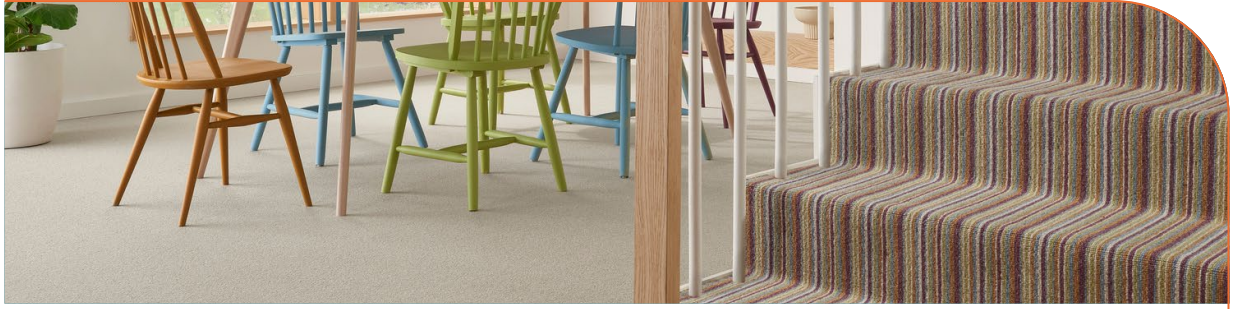

Bakerloo

Coloured brown on the Tube map, the colourways of our multi-stripped Bakerloo all feature a range of natural shades: browns alternating with greys and beiges.

STYLE & QUALITY ASSURED. NATURALLY.

TELENZO
CARPETS

Bakerloo

PRODUCT SPECIFICATION SHEET

Construction	Loop Pile
Pile Content	100% 3 ply wool
Size	Widths 4m & 5m
Backing	Action
Pile Height	3.5mm
Total Height	6.4mm
Pile Weight	1040 gr/m ²
Total Weight	2180 gr/m ²
Tog Rating	1.3
Pattern	Stripes, Two-Tone
Pattern Repeat	111mm
Suitability	23 Heavy Domestic & 32 General Contract